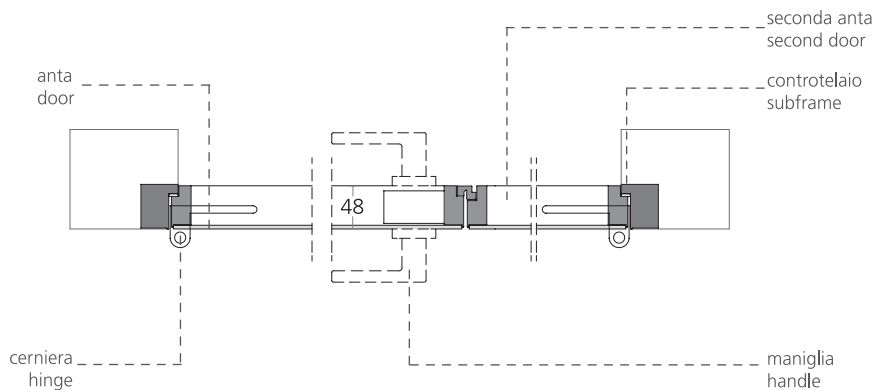

GLAS
ITALIA

Sede, direzione commerciale e showroom: Via Cavour 29 - 20846 Macherio (MB)
tel. +39 039.23 23 202 ra - fax +39 039.23 23 212 - e-mail: glas@glasitalia.com - www.glasitalia.com