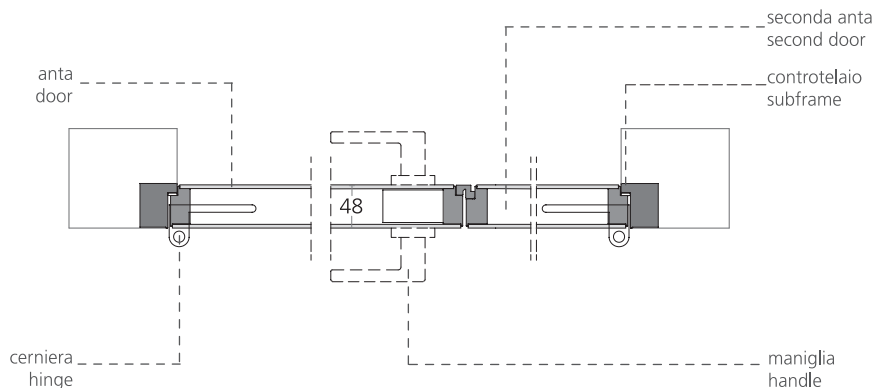

codice
code

ASWPD2